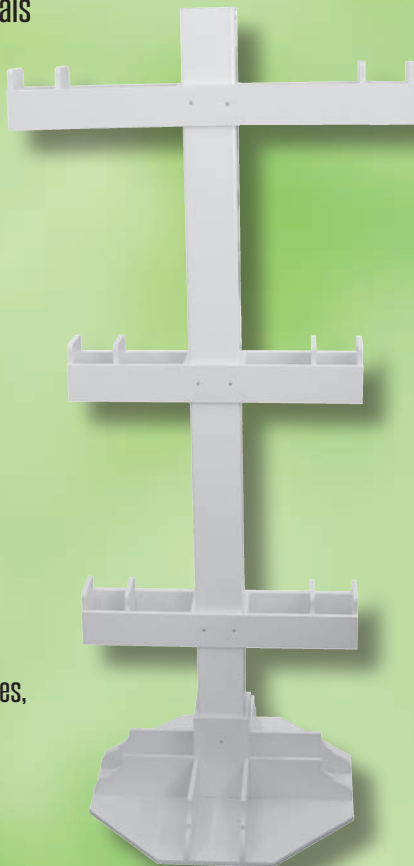

Display Unit
Holds 7 Houses
and Feeders and
takes very
little floor space